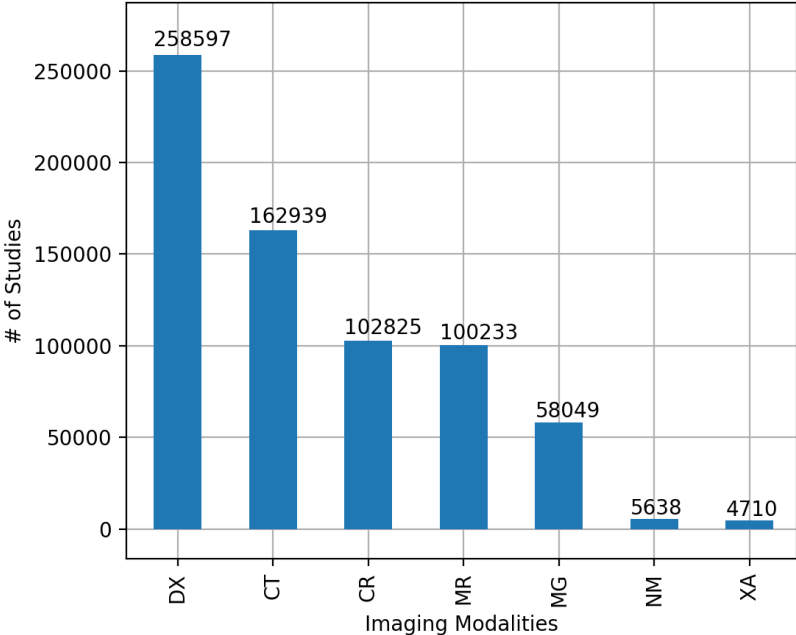

# IRW Numbers - 2017-2022

Number of Studies  
**703,669**

Monthly Ingestion (median)  
**~16,600**

Number of Image Slices  
**~217,000,000**

Yearly Ingestion (median)  
**~200,000**

# IRW by Image Modality