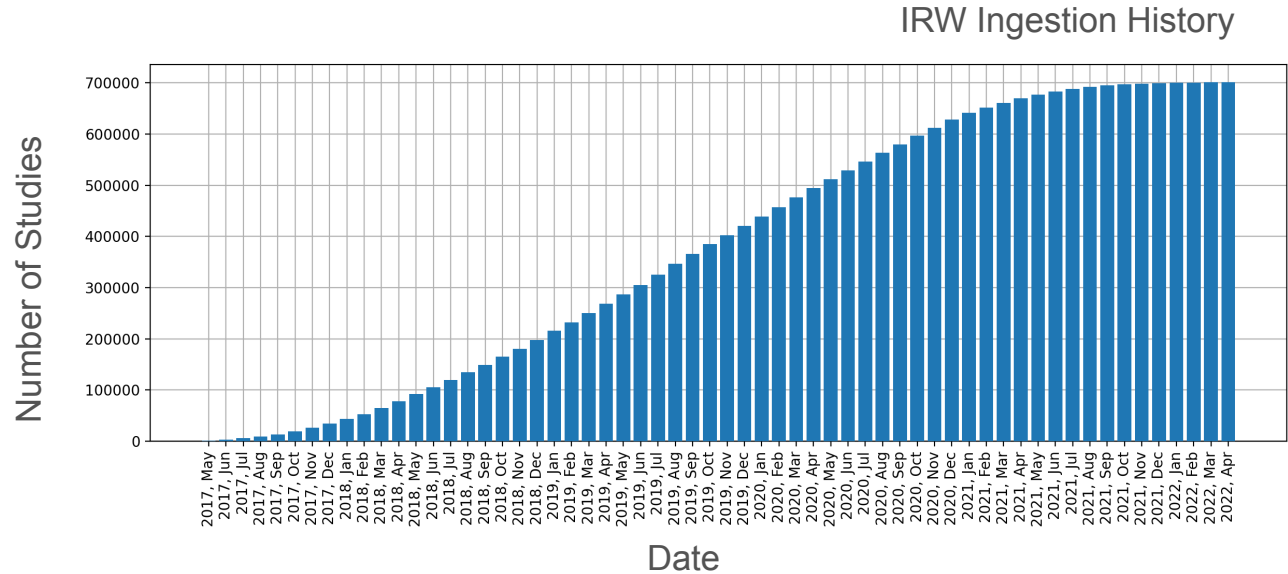

# IRW Numbers - 2017-2022

Number of Studies  
**703,669**

Monthly Ingestion (median)  
**~16,600**

Number of Image Slices  
**~217,000,000**

Yearly Ingestion (median)  
**~200,000**

# IRW by Image Modality