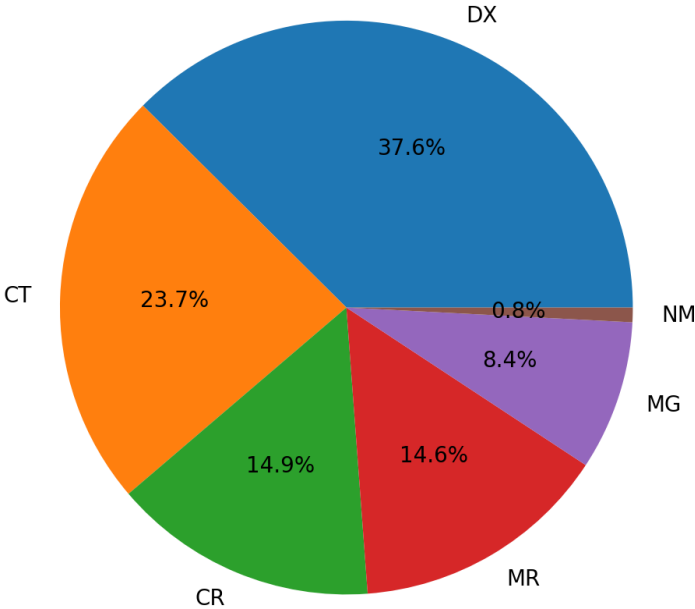

# IRW Numbers - 2017-2022

Number of Studies  
**703,669**

Monthly Ingestion (median)  
**~16,600**

Number of Image Slices  
**~217,000,000**

Yearly Ingestion (median)  
**~200,000**

# IRW by Image Modality